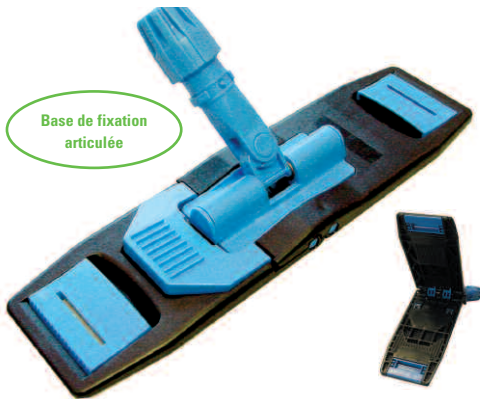

# SUPPORTS & FRANGES

## Le Speedclean

Base de fixation articulée

- Ref. E 270121SUPP Support + manche + franges coton 40 cm  
 Ref. E 270131SUPP Support + manche + franges coton 50 cm  
 Ref. E 270122SUPP Support + manche + microfibrilles languettes 40 cm  
 Ref. E 270132SUPP Support + manche + microfibrilles languettes 50 cm

## Le Quicky

100% Recyclable

- Ref. E 270128SUPP Support universel Quicky 40x11 cm